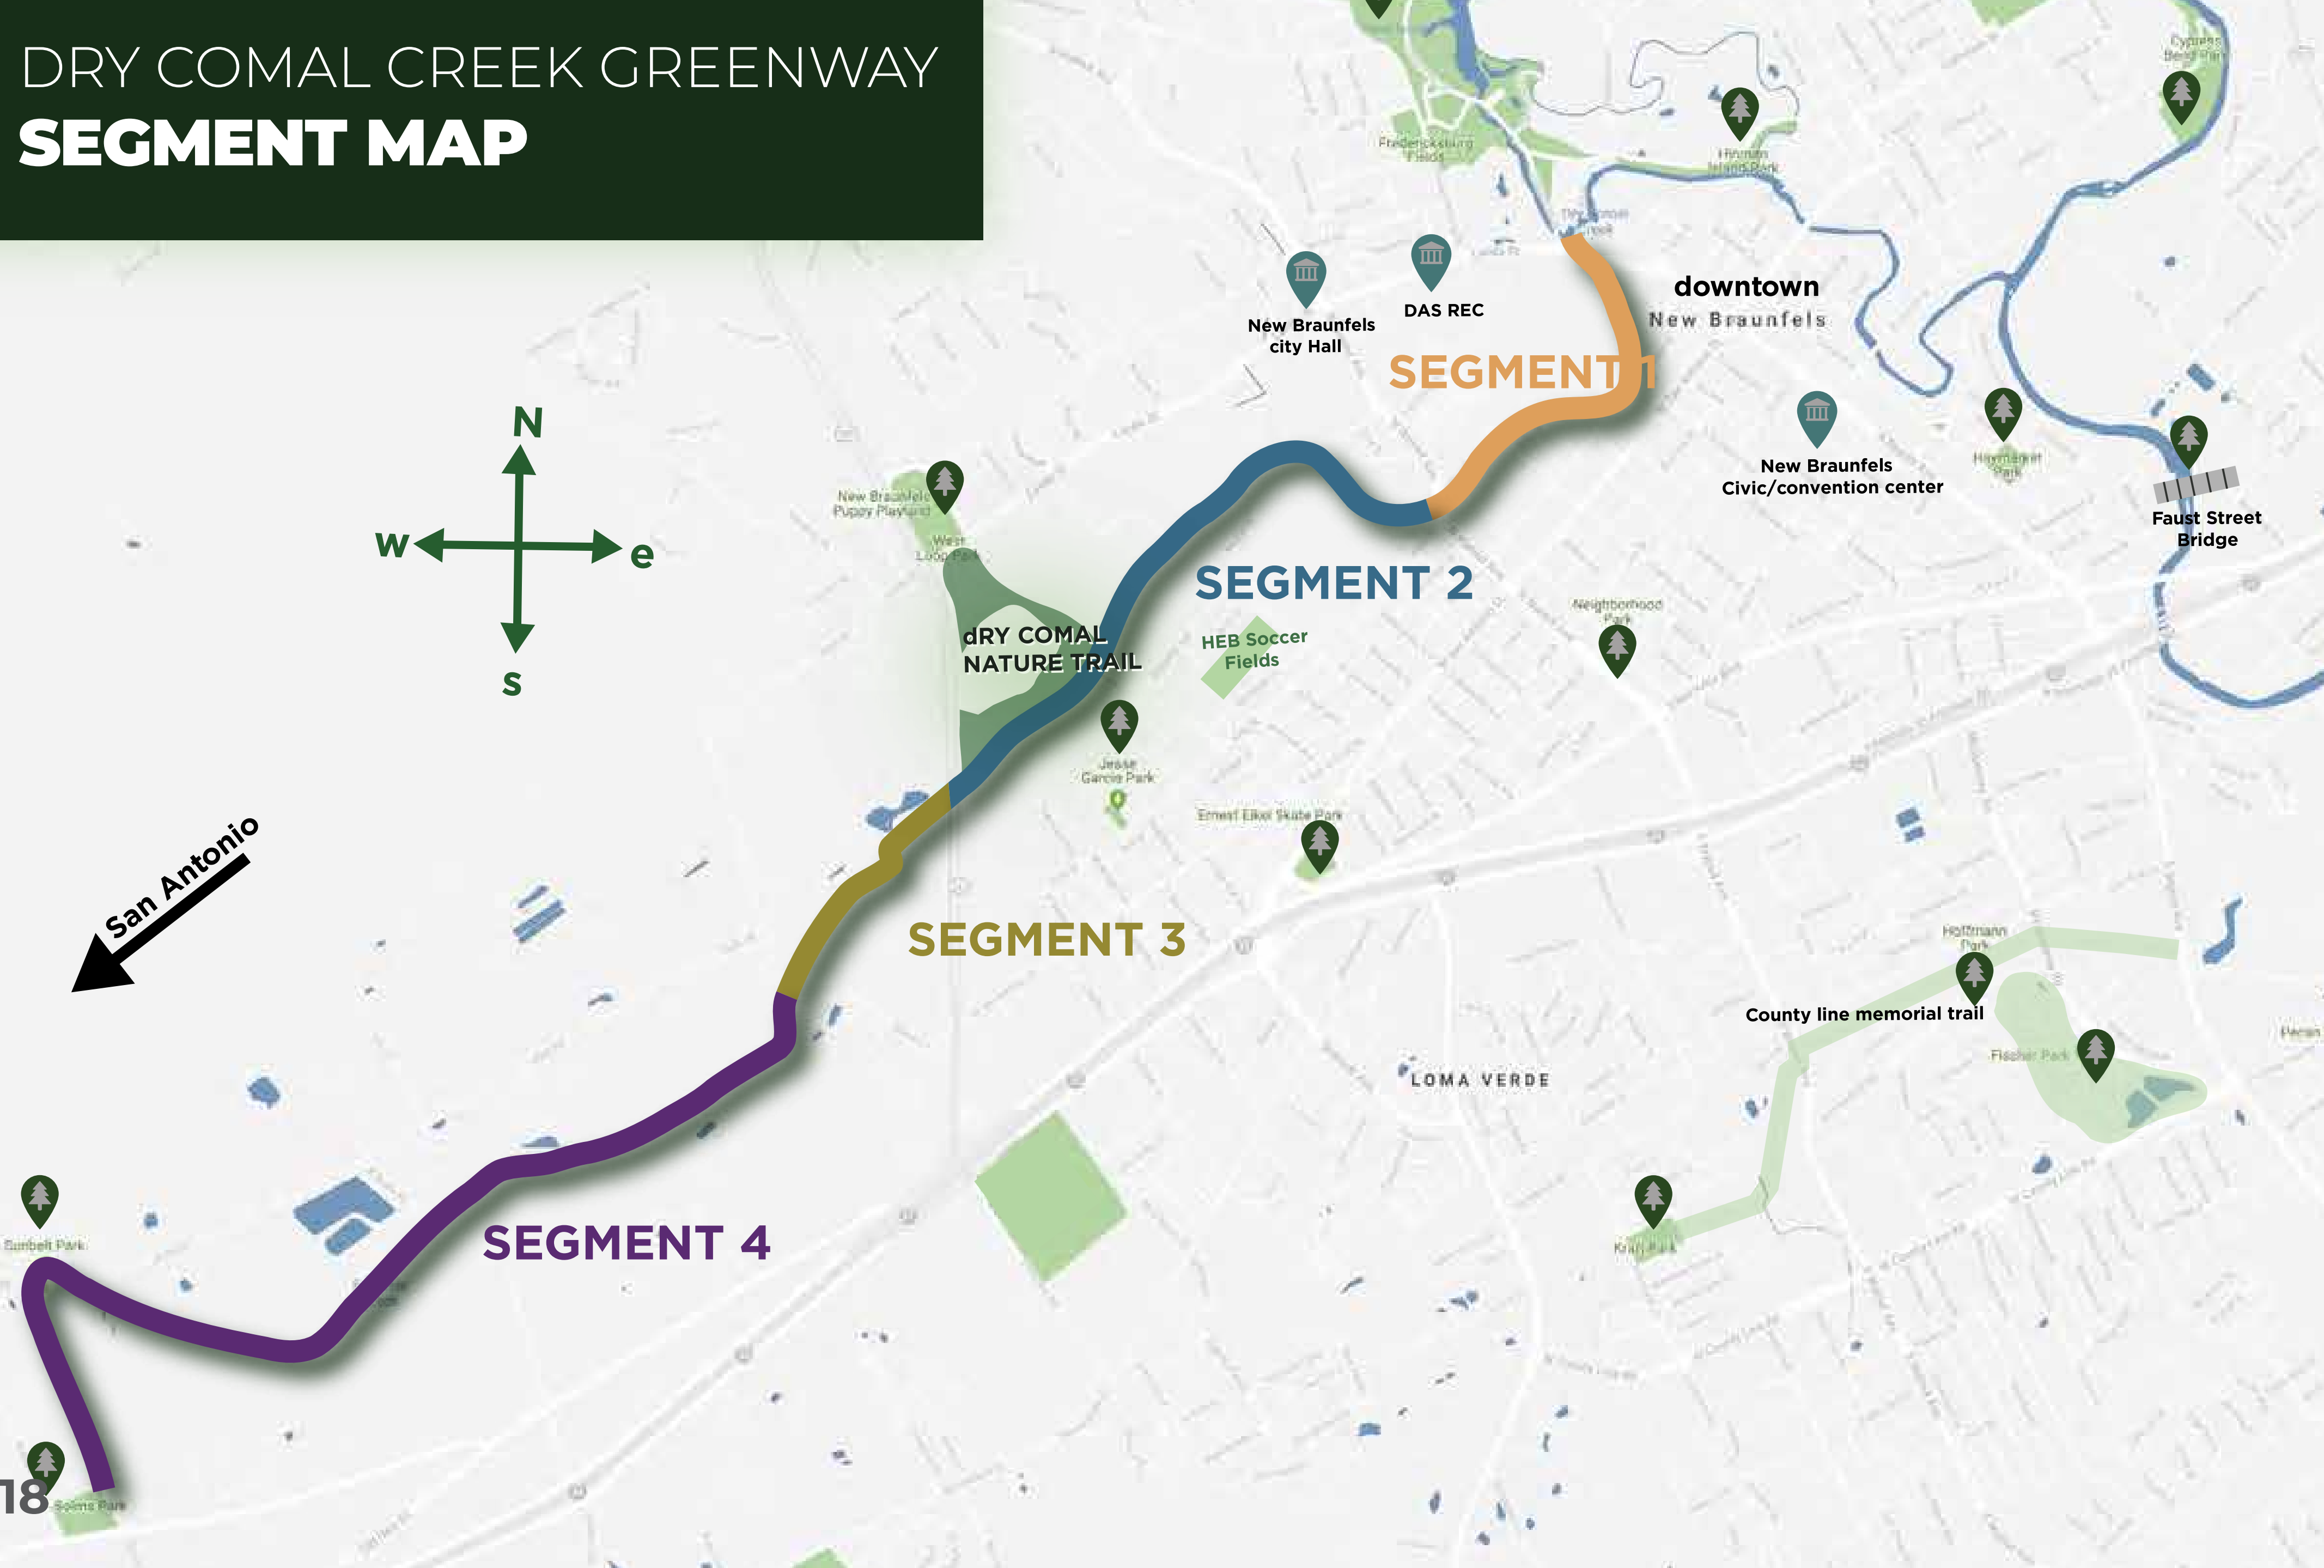

DRY COMAL CREEK GREENWAY SEGMENT MAP

SEGMENT 1

SEGMENT 2

SEGMENT 3

SEGMENT 4

**DRY COMAL
NATURE TRAIL**

County line memorial trail

San Antonio